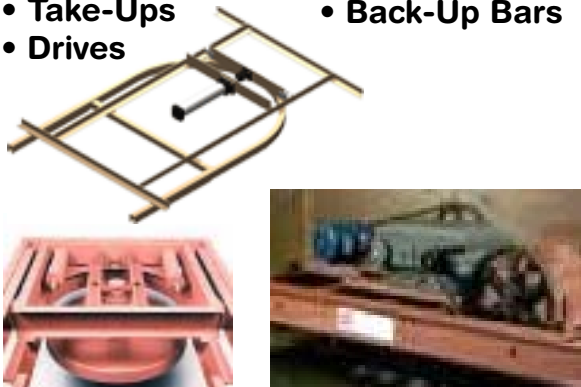

AVAILABLE NEW AND REMANUFACTURED

Conveyor Chains

Rivetless

- x348, x458, x678, 698
- All Materials

Enclosed Track

- Square, Round, Rectangular
- Drives, Take-ups, Curves

Power Trolleys and Attachments

- Overhead and Inverted
- All Drops and Seals

- Pusher Dogs
- All Sizes and Types

Structural Components

- I Beam / Curves
- Take-Ups
- Drives
- Cat Chains
- Back-Up Bars

Free Trolleys

- All Sizes
- All OEMs
- Overhead & Inverted
- Load Wheels
- Side Guide Wheels