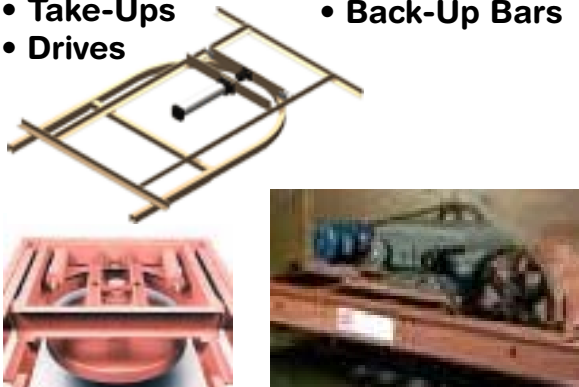

AVAILABLE NEW AND REMANUFACTURED

Conveyor Chains

Rivetless

- x348, x458, x678, 698
- All Materials

Enclosed Track

- Square, Round, Rectangular
- Drives, Take-ups, Curves

Power Trolleys and Attachments

- Overhead and Inverted
- All Drops and Seals

- Pusher Dogs
- All Sizes and Types

Structural Components

- I Beam / Curves
- Take-Ups
- Drives
- Cat Chains
- Back-Up Bars

Free Trolleys

- All Sizes
- All OEMs
- Overhead & Inverted
- Load Wheels
- Side Guide Wheels